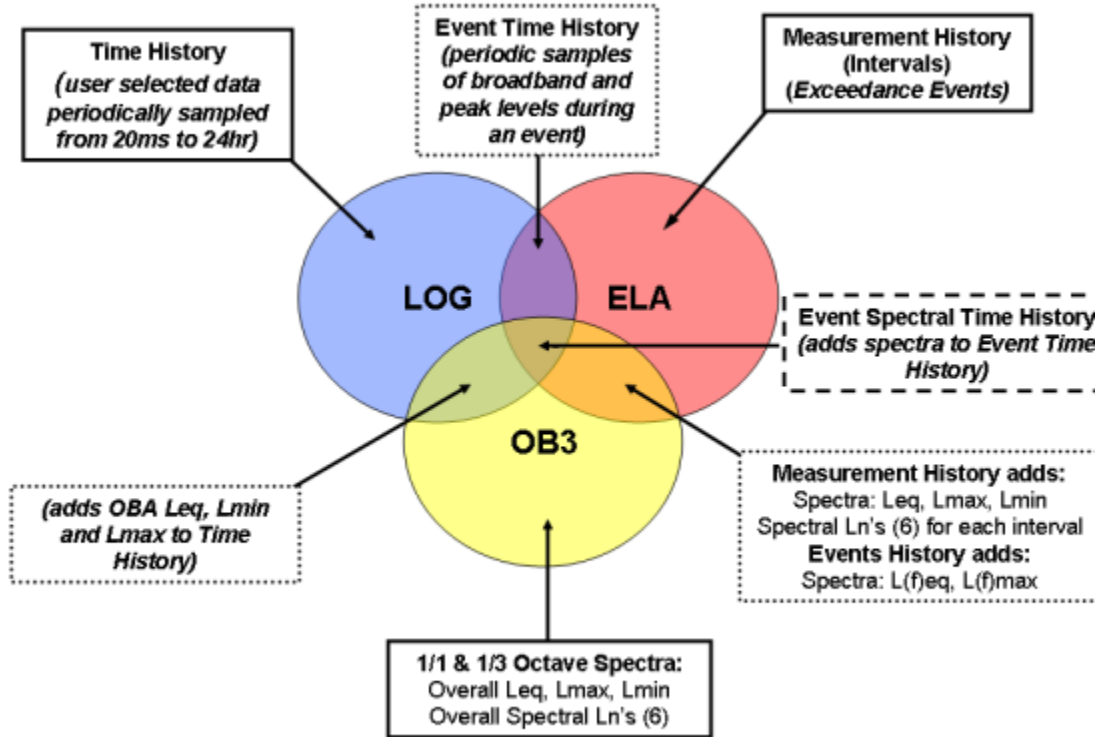

Model 831 – Overlaps in Firmware Options

Feature Set Overlap Description

Sound Recording Overlap Description